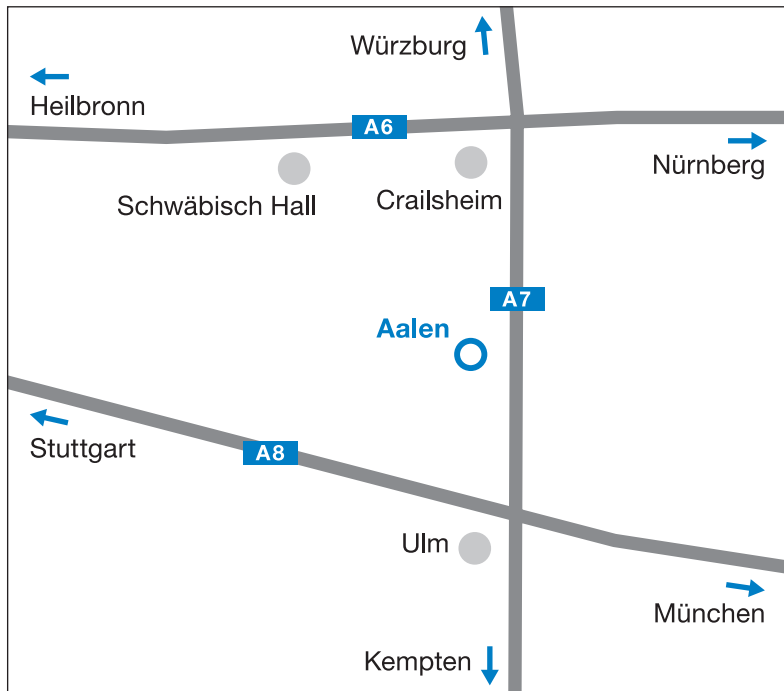

How to get to Franke

The directions

Franke GmbH

Obere Bahnstraße 64
73431 Aalen
Tel. +49 7361 920-0
Fax +49 7361 920-120
info@franke-gmbh.de
www.franke-gmbh.com

From the A7, exit Aalen/Westhausen:

Towards Aalen (B29), carry straight on towards Stuttgart, turn right after the Rombach tunnel, then left towards the centre, take the second exit off the roundabout, turn left again after 20 m. You will find us on Obere Bahnstraße after approx. 300 m.

By train:

We recommend that you get a taxi to Franke from the station in Aalen.